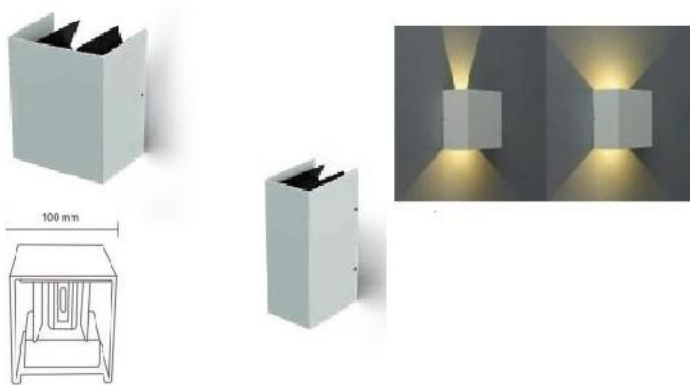

Outdoor Lighting

LED WALL LIGHT

MODEL: GAWL-0913 (2WAY)
 TRIANGLE 2 WAY WALL LIGHT: 9W
 DISTANCE FROM WALL:61MM
 HEIGHT: 174MM

MODEL: GAWL-0614/0913 (2WAY)
 2WAY WALL LIGHT: 6W/9W
 DISTANCE FROM WALL:50MM
 HEIGHT: 80MM