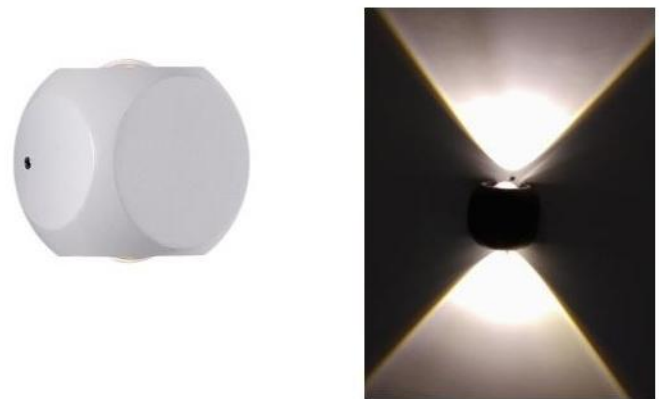

MODEL:GAWL-0218 (2WAY)
2WAY WALL LIGHT: 2W
DISTANCE FROM WALL:45MM
DIA: 86MM