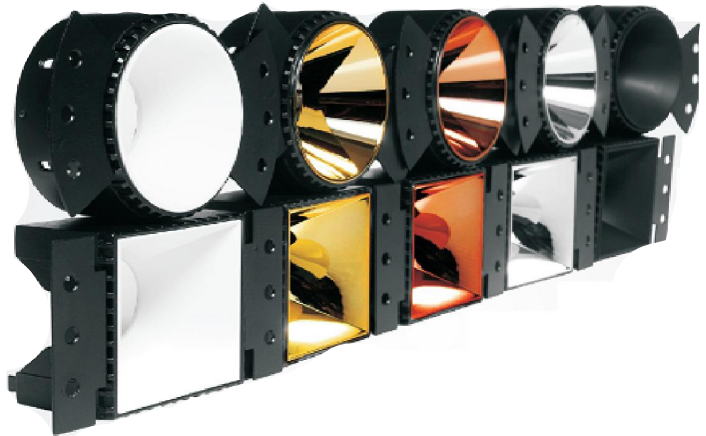

Indoor Lighting

RECESSED LED
SPOT LIGHT

UNIQUE

MODEL: GALM-0801R
SPOT LIGHT: 17W,12W,15W LED
OUTER SIZE: 45X80(H)/65X80(H)MM
CUTOUT SIZE: 48/58mm
BEAM ANGLE:36*
TRIMLEES FRAME

MEKAR

MODEL: GALM-0802 (SQUIRE & ROUND)
SPOT LIGHT: 10W,12W,15W LED
DIMENSION: 85X45/75X74X45MM
CUTOUT SIZE: 85/74X74mm
BEAM ANGLE:36*
MR16 TRIMLESS FRAME

CORVI

MODEL:GALM-0901R
SPOT LIGHT: 10W,12W,15W LED
OUTER SIZE: 80mmX85MM(H)
CUTOUT SIZE: 78mm
BEAM ANGLE:36*
WITH CROME