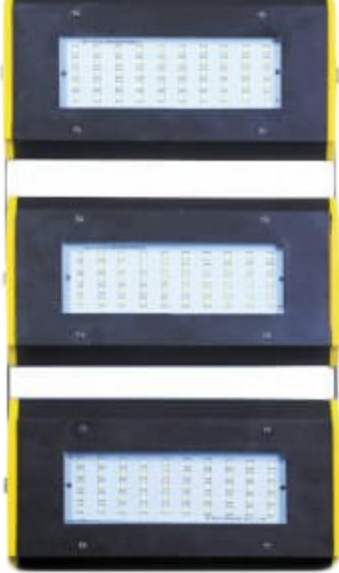

LED FLOOD LIGHT

Model: GAFL-DL90/150/300
FLOOD LIGHT: 90W/150W/300W