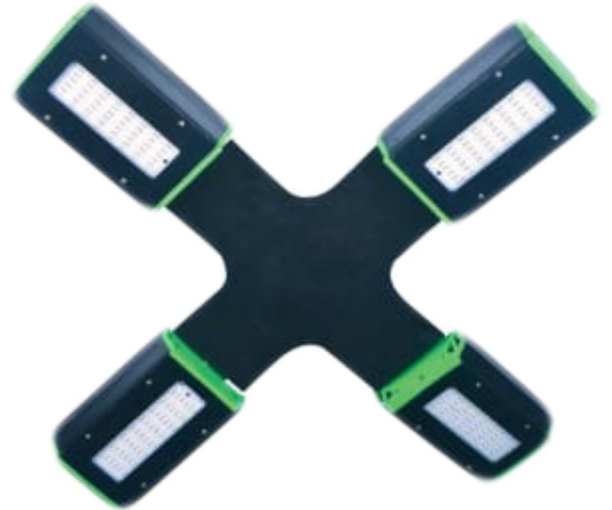

Model: GAFL-DL60/100/200
FLOOD LIGHT: 60W/100W/200W

Model: GAFL-DL180/200/300
FLOOD LIGHT: 180W/200W/300W
LED TYPE:SMD
BODY TYPE:ALUMINIUM DAI CAST

Model: GAFL-DL120/200
FLOOD LIGHT: 120W/200W
LED TYPE:SMD
BODY TYPE:ALUMINIUM DAI CAST

LED FLAMEPROOF LIGHT