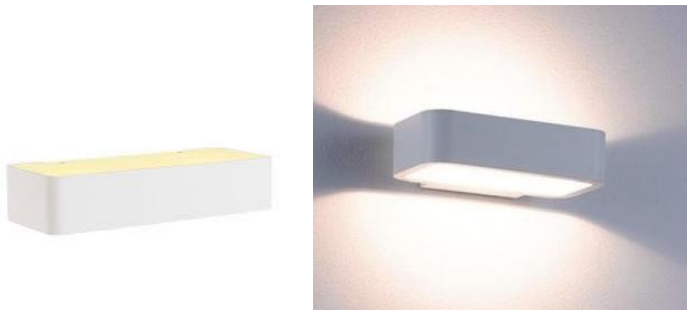

Outdoor Lighting

LED WALL LIGHT

MODEL: GAWL-0301/0601
 WALL LIGHT: 3W/3X2W
 DISTANCE FROM WALL: 50MM
 HEIGHT: 100/150MM

MODEL: GAWL-0302/0602 (4WAY)
 WALL LIGHT: 3W/3X2W
 DIA: 65MM, HEIGHT: 75MM
 HEIGHT: 55MM

MODEL: GAWL-0303/0603 (2WAY)
 SURFACE WALL LIGHT: 3W/06
 DISTANCE FROM WALL: 130MM
 HEIGHT: 150X55MM/220X55MM

MODEL: GAWL-0404/0604
 SURFACE WALL LIGHT: 4W/6W
 DISTANCE FROM WALL: 40MM
 HEIGHT: 90X60MM/150X60MM