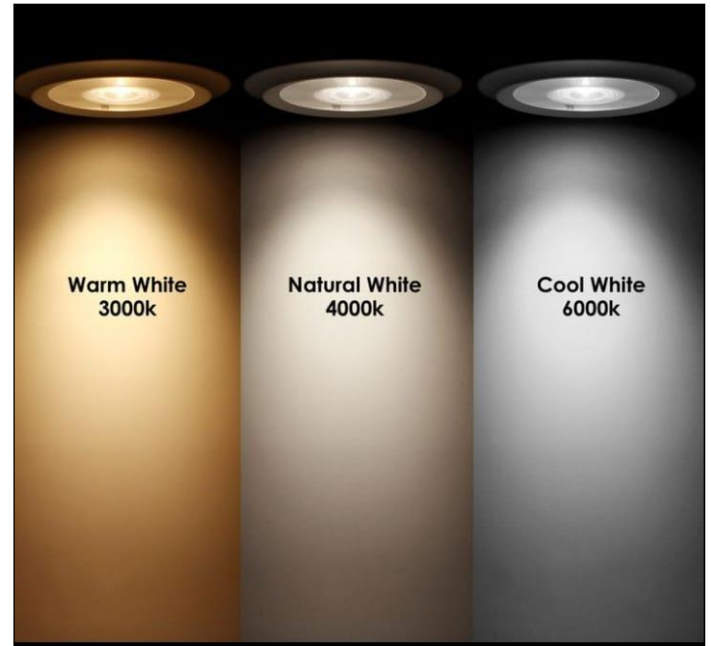

Simplified Intelligent Lighting

- High Efficiency , Flicker Free
- Communication Protocol : RF 2.4G
- Controllable Distance : > 30 Meters (Without Obstacle)
- Control Method : Remote Controller
- Dimming Range : 10%-100%
- One Output : Dimmable Driver
- Two Output : Dimmable & Color- temp Adjustable Driver
- Controllable Groups : Up to 99 Groups (99 lights in each Group)