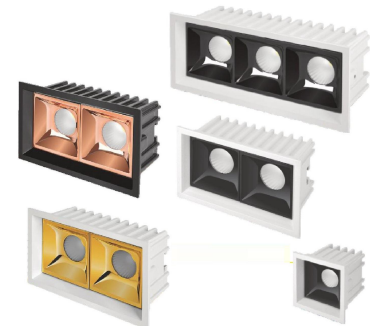

THUNDER

MODEL: GACB=0102S
SLIM PANEL LIGHT: 3W/5W/10W,,20W
OUTER SIZE:54X45/75X45/106X45/148X45/280X45MM
CUTOUT SIZE:35X35/42X35/93X35/138X35/270X35MM
BEAM ANGLE:24*