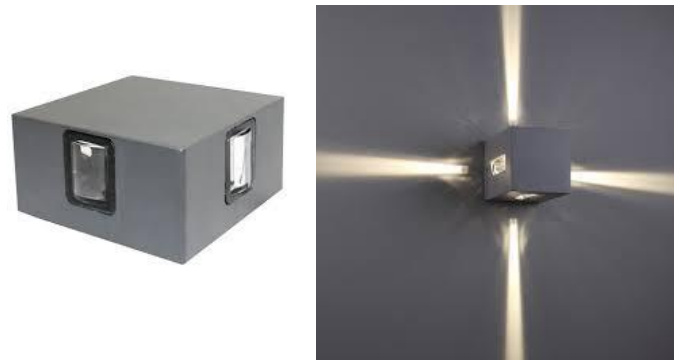

MODEL: GAWL-1206R/1206S (4WAY)
4WAY WALL LIGHT: 12W
DISTANCE FROM WALL: 50MM
DIMENSION: 100X100MM
SHAPE: ROUND & SQUARE
WITH LENS