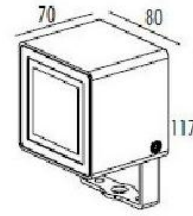

Outdoor Lighting

MODEL: GASPK-0102
SPIKE LIGHT: 6W/12W
COLOR: CW/WW/NW
WITH BASE