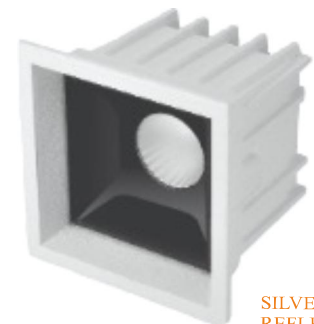

SILVER BLACK
REFLECTOR

MODEL:GAAM-0702S
SPOT LIGHT: 10W/15W LED
DIMENSION: 80X80X55(H)MM
CUTOUT SIZE: 70X70MM
BEAM ANGLE:36*