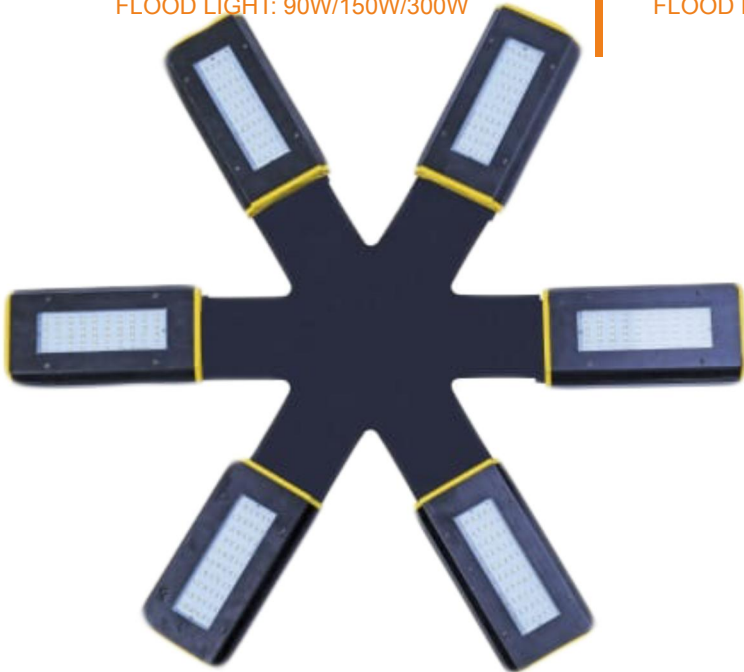

Model: GAFL-DL60/100/200
FLOOD LIGHT: 60W/100W/200W

Model: GAFL-DL180/200/300
FLOOD LIGHT: 180W/200W/300W
LED TYPE:SMD
BODY TYPE:ALUMINIUM DAI CAST

Model: GAFL-DL120/200
FLOOD LIGHT: 120W/200W
LED TYPE:SMD
BODY TYPE:ALUMINIUM DAI CAST

LED FLAMEPROOF LIGHT